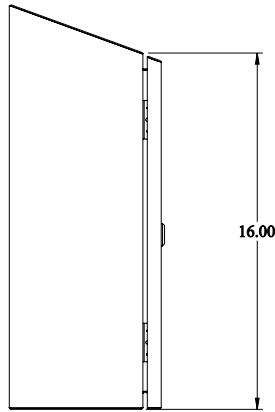

**PART No. ST161206LG**

for more information visit  
[www.hammg.com](http://www.hammg.com)  
Data subject to change without notice  
Isometric drawing Not to Scale

**TOP VIEW**

**BACK VIEW**

**LEFT SIDE VIEW**

**FRONT VIEW**

**RIGHT SIDE VIEW**

**BOTTOM VIEW**