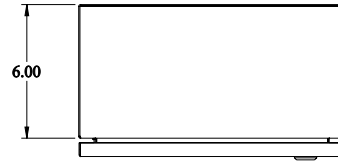

**PART No. ST161206LG**

for more information visit  
[www.hammg.com](http://www.hammg.com)  
Data subject to change without notice  
Isometric drawing Not to Scale

**TOP VIEW**

**BACK VIEW**

**LEFT SIDE VIEW**

**FRONT VIEW**

**RIGHT SIDE VIEW**

**BOTTOM VIEW**